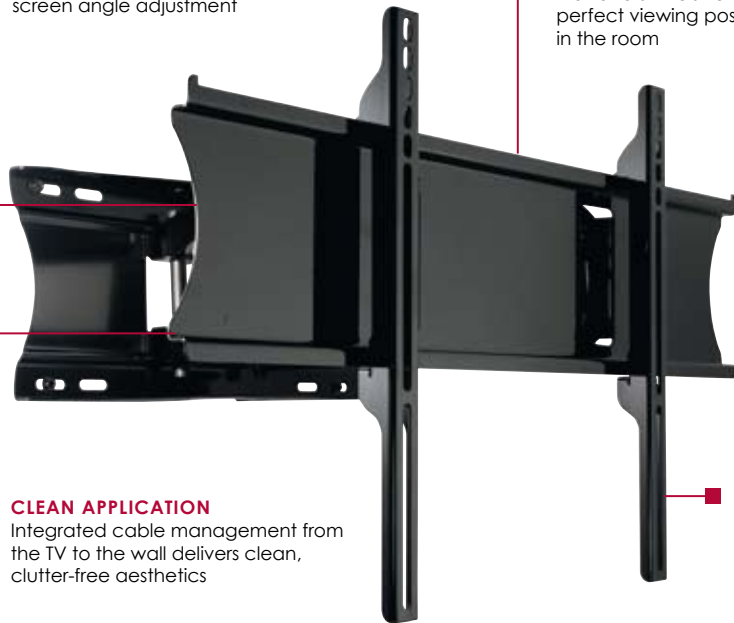

PA760

PARAMOUNT™ by Peerless

Universal Articulating Wall Arm Mount for 37"-60" (94-152 cm) LCD and Plasma Flat Panel TVs

This solution captures the essence of articulating mounts while offering a high-performance, feature-packed design for any budget. Delivering exceptional strength and durability, this mount supports flat panel TVs from 37" to 60" (94-152 cm). Its smooth motion, extensive reach, swivel capabilities and continuous one-touch tilt deliver ideal TV placement for perfect viewing from anywhere in the room. The smooth lines of this stylish articulating arm combined with its high-gloss finish complement any environment and budget.

Screen size: 37"-60" (94-152 cm)

Max load: 130 lb (59 kg)

FEATURES

- Extends 16" (410 mm) from the wall for virtually limitless viewing angles
- Retracts to 5" (130 mm) to save space
- One-touch tilt mechanism offers up to +15°/-5° of tilt angle adjustment
- Up to 45° of pivot motion to position the screen in the desired location
- Integrated cable management keeps cables out of the way and delivers a clean clutter-free look
- UL listed

IDEAL VIEWING ANGLE
One-touch tilt for effortless screen angle adjustment

PERFECT VIEWING POSITION
Extends out to 16" (410 mm) from the wall and swivels 45° to easily achieve the perfect viewing position from anywhere in the room

CLEAN APPLICATION
Integrated cable management from the TV to the wall delivers clean, clutter-free aesthetics

UNIVERSAL DESIGN
Supports virtually any flat panel TV from 37"-60" (94-152 cm)

Extends 16" (410 mm)