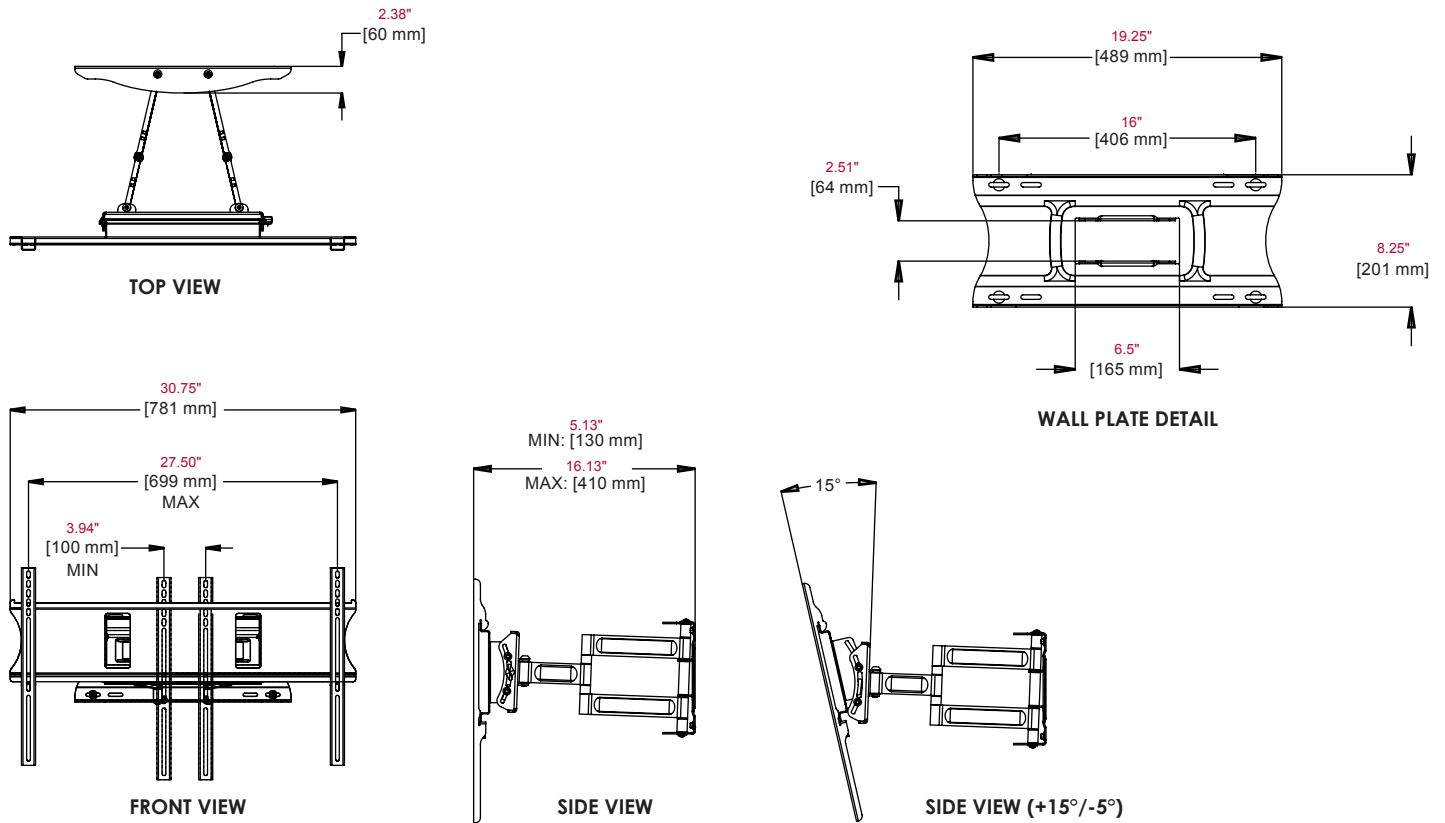

Model Numbers

WARRANTY: Limited 5-year

PA760 Universal Articulating Wall Arm Mount for 37"-60" (94-152 cm) LCD and Plasma Flat Panel TVs

Product Specifications

	DIMENSIONS (W x H x D)	PRODUCT WEIGHT	LOAD CAPACITY	FINISH	AVAILABLE COLORS
PA760	30.75" x 18" x 5.13"-16.13" (781 x 457 x 130-410 mm)	21 lb (9 Kg)	130 lb (59 Kg)	Scratch resistant fused epoxy	High gloss black

Package Specifications

	PACKAGE SIZE (W x H x D)	PACKAGE SHIP WEIGHT	PACKAGE UPC CODE	PACKAGE CONTENTS	UNITS IN PACKAGE
PA760	32" x 12" x 4.69" (813 x 305 x 119 mm)	25 lb (11 Kg)	735029261674	Mount, universal adapter plate, all necessary mounting and screen attachment hardware	1

Accessories

PCC: Cable Management System
PS200: AV Shelf

All dimensions = inch (mm)

ARCHITECTS SPECIFICATIONS

The Paramount Universal Articulating Arm Wall Mount shall be a Peerless Model _____ and shall be located where indicated on the plans. It shall be constructed of heavy gauge cold rolled steel with cast aluminum parts finished with gloss black polyester. Assembly and installation shall be done according to instructions provided by manufacturer.